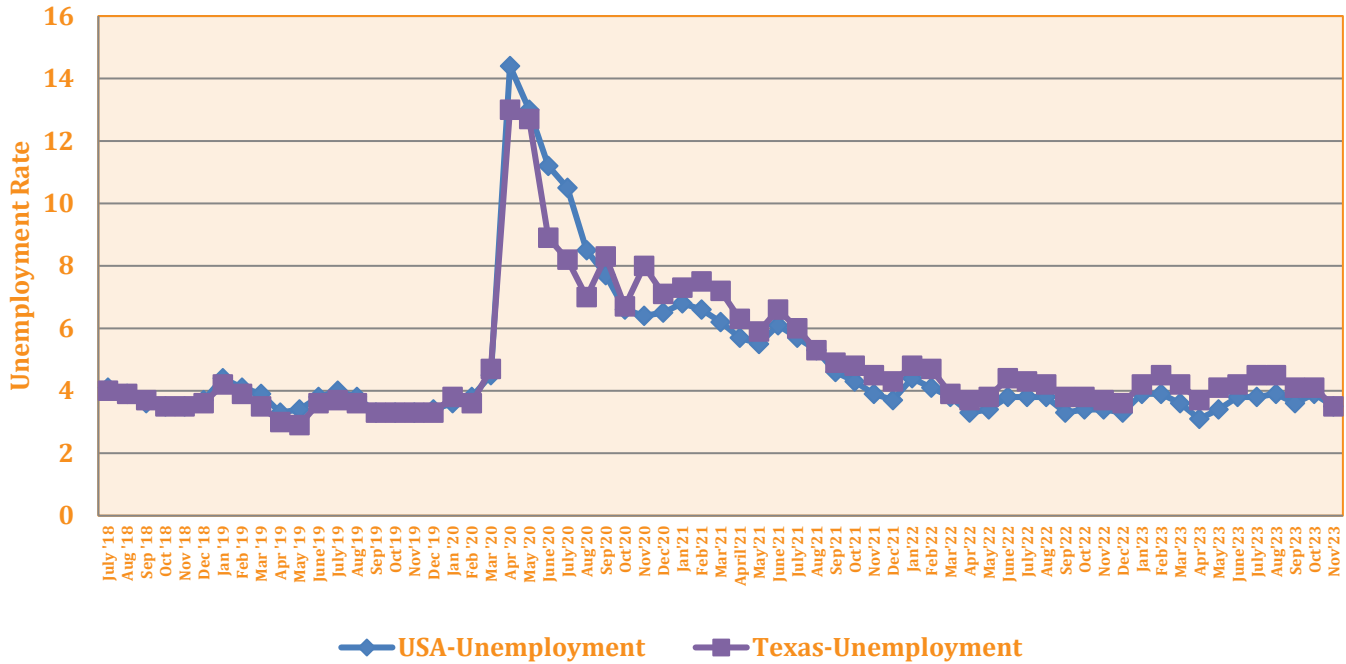

2018-2023 Unemployment Rates in USA & Texas

Source: Texas Workforce Commission, Texas Labor Market Review Issues November 2018- November 2023
Not seasonally Adjusted

2018-2023 Unemployment Rates in Rio Grande Valley and Webb Co.

Source: Texas Workforce Commission, Texas Labor Market Review Issues November 2018-November 2023